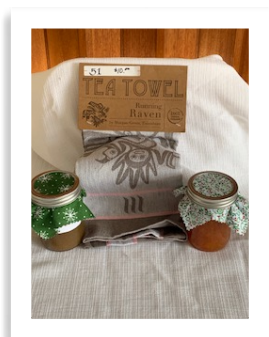

#45 (7 Packages of 6 Cards Each)
Original Art Cards with Artwork by
Anne Paré \$15/6 cards

#46 (6 Packages of 6 Cards Each)
Christmas Cards with Original Artwork
by Anne Paré \$15/ 6 cards

#47. Marmalade & Fruit Chilli
Christmas Napkin Holder
\$15

Sold

#48. Christmas Napkin
Holder with Marmalade and
Fruit Chilli \$15. **Sold**

#49. Tea Towel, Marmalade & Fruit
Chilli \$10
Sold

50 Zimbabwe Art
Towel, Marmalade &
Fruit Chilli \$10
Sold

51 Tea Towel with
Homemade Marmalade and
Rhubarb Jam \$10
Sold

#52 Christmas Masks
\$5/each
(3 available). **Sold**

53
\$25 Hank's Gift
Certificate + Christmas
Mask

\$25

Sold

2 Homemade Jams in a Christmas
Decorative Box \$8

54 - Marmalade & Lite Christmas
Jam. - **Sold**