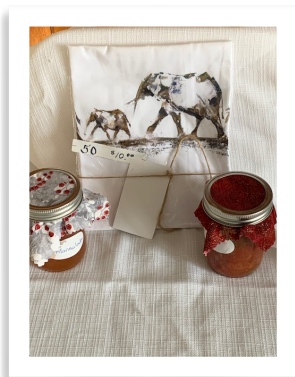

#45 (7 Packages of 6 Cards Each)
Original Art Cards with Artwork by
Anne Paré \$15/6 cards

#46 (6 Packages of 6 Cards Each)
Christmas Cards with Original Artwork
by Anne Paré \$15/ 6 cards

#47. Marmalade & Fruit Chilli
Christmas Napkin Holder
\$15

Sold

#48. Christmas Napkin
Holder with Marmalade and
Fruit Chilli \$15. **Sold**

#49. Tea Towel, Marmalade & Fruit
Chilli \$10
Sold

50 Zimbabwe Art
Towel, Marmalade &
Fruit Chilli \$10
Sold

51 Tea Towel with
Homemade Marmalade and
Rhubarb Jam \$10
Sold